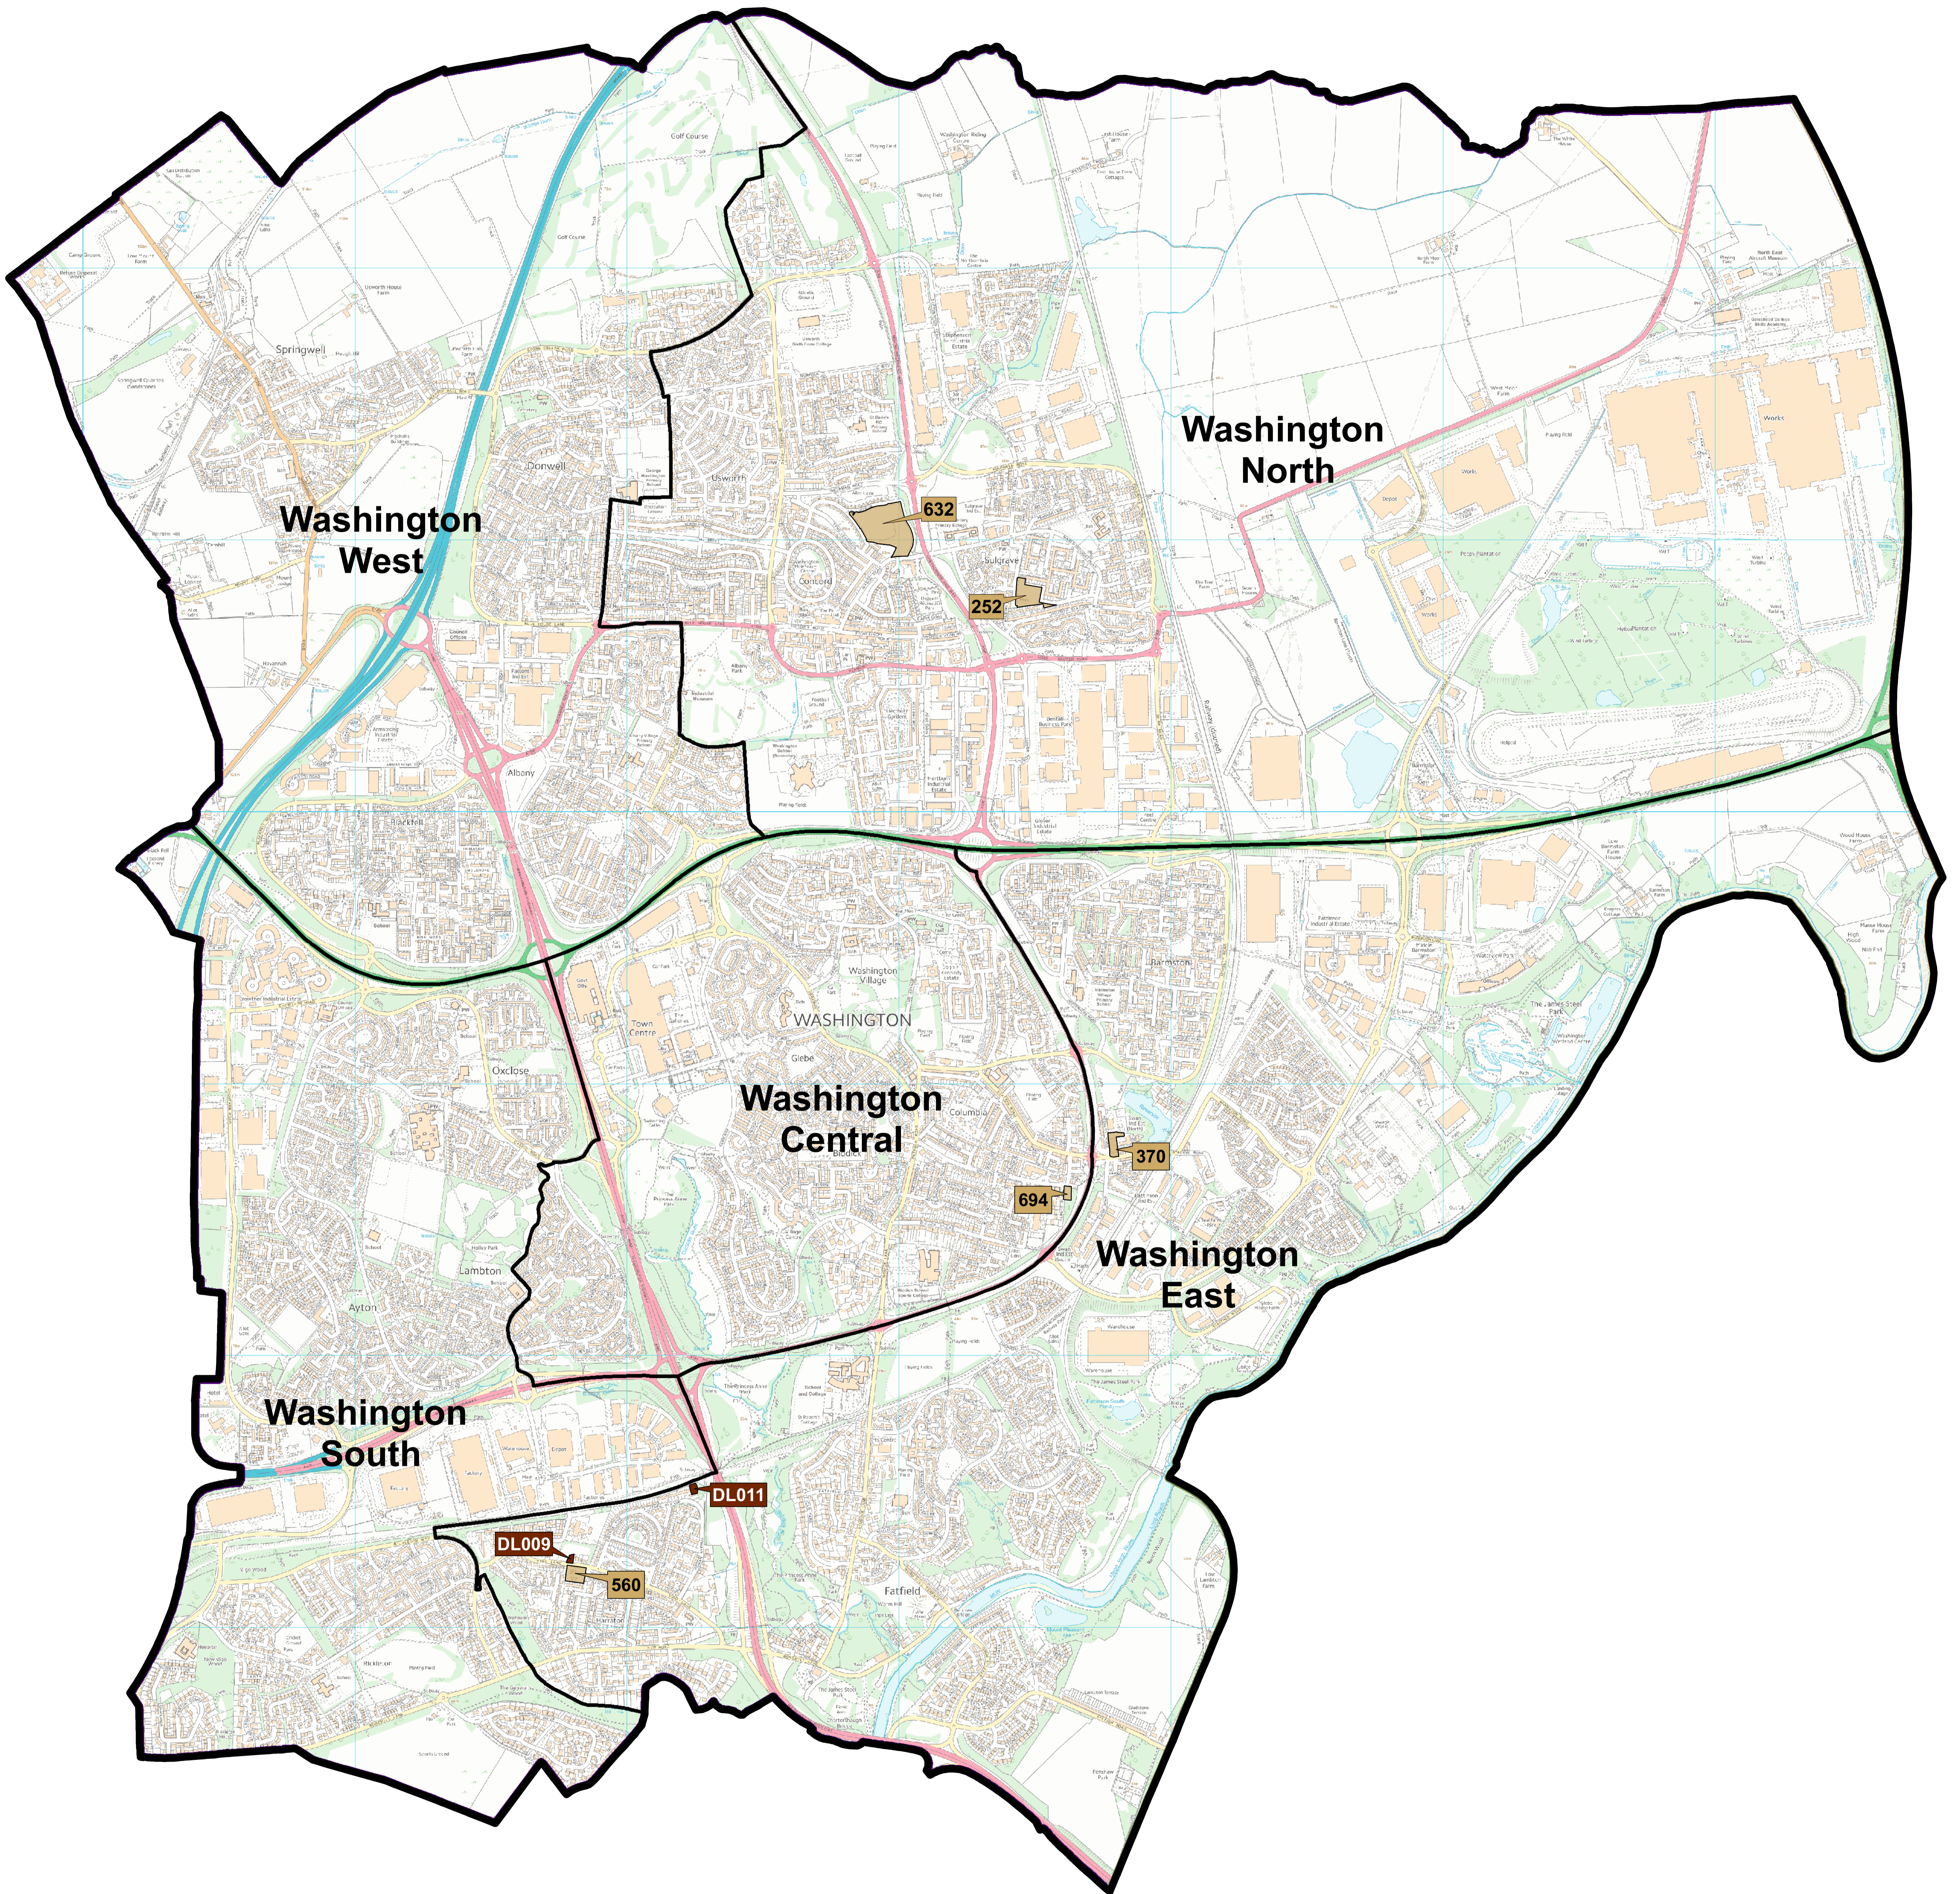

Small Sites Washington

Key

-  Ward boundaries
-  Small Sites
-  Gentoo Sites
-  Possible Sites

0 0.2 0.4 0.8 Miles

This map is based upon Ordnance Survey material with the permission of Ordnance Survey on behalf of the Controller of Her Majesty's Stationery Office © Crown Copyright. Unauthorised reproduction infringes Crown Copyright and may lead to prosecution or civil proceedings. Sunderland City Council 100018385. Published 2018.